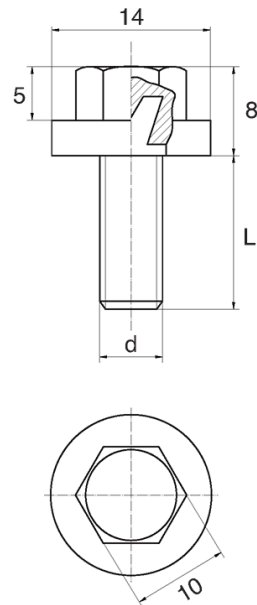

BL-SLHEX180 - Washer faced hex head screws

Details:

- **Handle material:** Nylon
- **Stud material:** zinc-plated steel; stainless steel or brass available on special order
- **Handle colour:** black; other colours available on special order

Symbol	Ext. thread d	Ext. thread length L	Standard pack
		[mm]	[szt./pcs]
BL-SLHEX180-M4-16	M4	16	5000