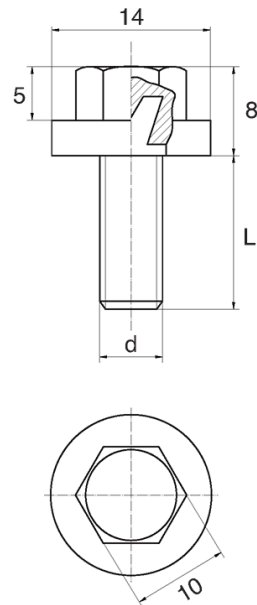

## BL-SLHEX180 - Washer faced hex head screws

**Details:**

- **Handle material:** Nylon
- **Stud material:** zinc-plated steel; stainless steel or brass available on special order
- **Handle colour:** black; other colours available on special order

Symbol	Ext. thread d	Ext. thread length L	Standard pack
		[mm]	[szt./pcs]
BL-SLHEX180-M4-12	M4	12	5000