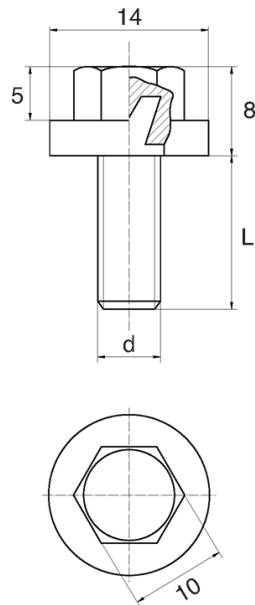

BL-SLHEX180 - Washer faced hex head screws

Details:

- **Handle material:** Nylon
- **Stud material:** zinc-plated steel; stainless steel or brass available on special order
- **Handle colour:** black; other colours available on special order

Symbol	Ext. thread d	Ext. thread length L	Standard pack
		[mm]	[szt./pcs]
BL-SLHEX180-M4-10	M4	10	5000