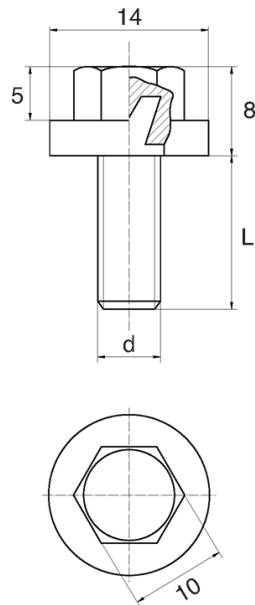

## BL-SLHEX180 - Washer faced hex head screws

**Details:**

- **Handle material:** Nylon
- **Stud material:** zinc-plated steel; stainless steel or brass available on special order
- **Handle colour:** black; other colours available on special order

Symbol	Ext. thread d	Ext. thread length L	Standard pack
		[mm]	[szt./pcs]
BL-SLHEX180-M4-08	M4	8	5000