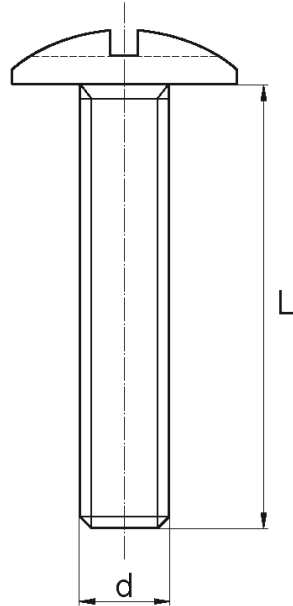

BL-SLG - Mushroom head screws

Details:

- **Material: Nylon** (Nylon glass filled, PP, PE, PVDF, PC available on special order)
- **Colour: natural**, other colours available on special order
- Lengths 15 and 17 mm have a 5.0 mm non-threaded part under the head.
- The dimension M4x30 has a 5 mm non threaded part under the head.
- Most screws fully threaded up to 80 mm long.

Symbol	Thread d	L	Material	Color	Standard pack
		[mm]			[szt./pcs]
BL-SLG-M6-035	M6	35	PA	natural	1000