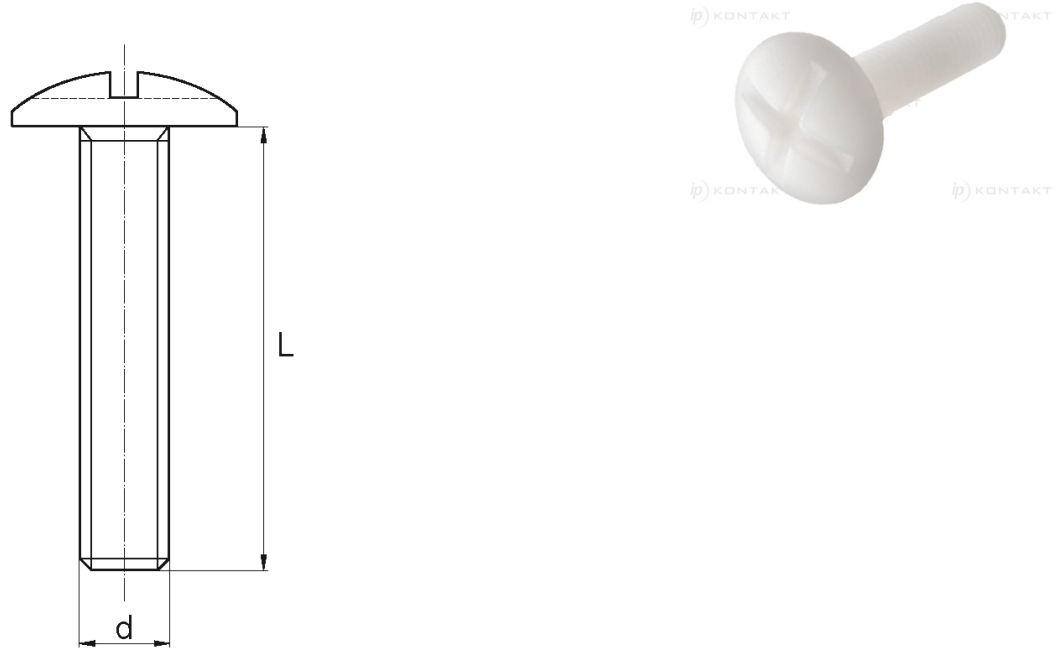

BL-SLG - Mushroom head screws

Details:

- **Material: Nylon** (Nylon glass filled, PP, PE, PVDF, PC available on special order)
- **Colour: natural**, other colours available on special order
- Lengths 15 and 17 mm have a 5.0 mm non-threaded part under the head.
- The dimension M4x30 has a 5 mm non threaded part under the head.
- Most screws fully threaded up to 80 mm long.

Symbol	Thread d	L	Material	Color	Standard pack
		[mm]			[szt./pcs]
BL-SLG-M5-065	M5	65	PA	natural	1000