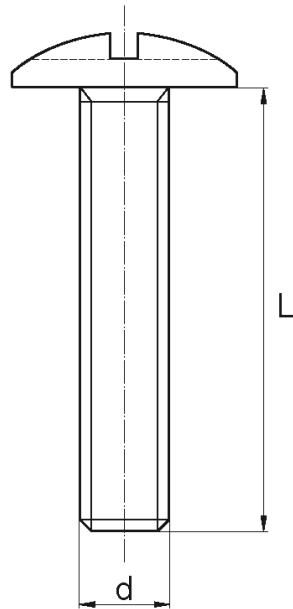

**BL-SLG - Mushroom head screws**

**Details:**

- **Material: Nylon** (Nylon glass filled, PP, PE, PVDF, PC available on special order)
- **Colour: natural**, other colours available on special order
- Lengths 15 and 17 mm have a 5.0 mm non-threaded part under the head.
- The dimension M4x30 has a 5 mm non threaded part under the head.
- Most screws fully threaded up to 80 mm long.

Symbol	Thread d	L	Material	Color	Standard pack
		[mm]			[szt./pcs]
BL-SLG-M5-010	M5	10	PA	natural	1000