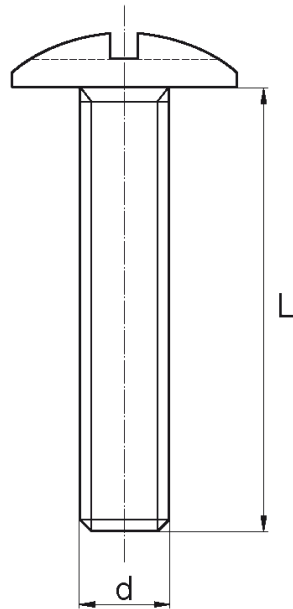

BL-SLG - Mushroom head screws

Details:

- **Material: Nylon** (Nylon glass filled, PP, PE, PVDF, PC available on special order)
- **Colour: natural**, other colours available on special order
- Lengths 15 and 17 mm have a 5.0 mm non-threaded part under the head.
- The dimension M4x30 has a 5 mm non threaded part under the head.
- Most screws fully threaded up to 80 mm long.

Symbol	Thread d	L	Material	Color	Standard pack
		[mm]			[szt./pcs]
BL-SLG-M4-008	M4	8	PA	natural	1000