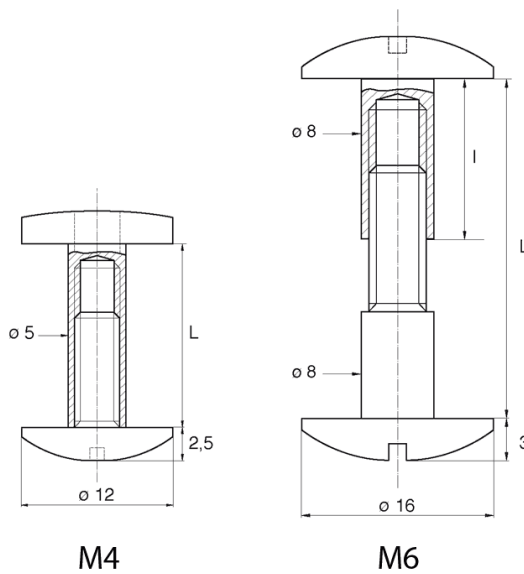

BL-SINT - Binder posts

Details:

- **Material: Nylon**
- **Colour: black, white**
- Colours available on special order: grey, blue, yellow, red

Symbol	Thread	Diameter	l	L	Head diameter	Head height	Material	Color
		[mm]	[mm]	[mm]	[mm]	[mm]		
BL-SINT-M6-090-BLK	M6	8	50	90	16	3	PA	black