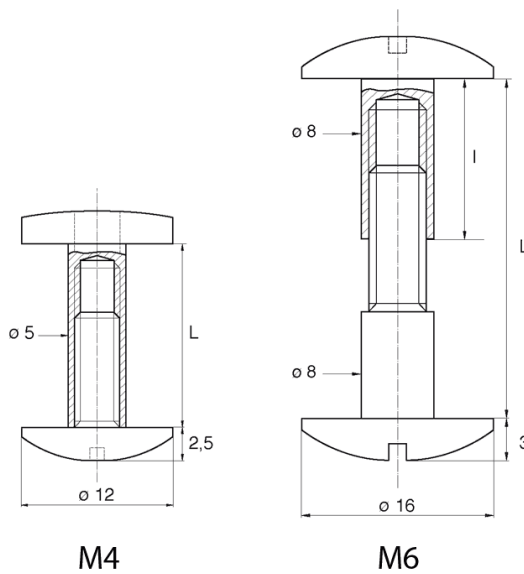

BL-SINT - Binder posts

Details:

- **Material: Nylon**
- **Colour: black, white**
- Colours available on special order: grey, blue, yellow, red

Symbol	Thread	Diameter	l	L	Head diameter	Head height	Material	Color
		[mm]	[mm]	[mm]	[mm]	[mm]		
BL-SINT-M6-065-BLK	M6	8	50	65	16	3	PA	black