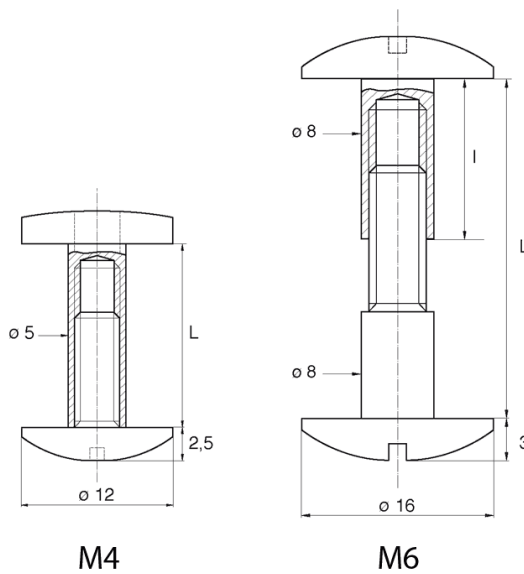

BL-SINT - Binder posts

Details:

- **Material: Nylon**
- **Colour: black, white**
- Colours available on special order: grey, blue, yellow, red

Symbol	Thread	Diameter	l	L	Head diameter	Head height	Material	Color
		[mm]	[mm]	[mm]	[mm]	[mm]		
BL-SINT-M6-030-WH	M6	8	10	30	16	3	PA	white