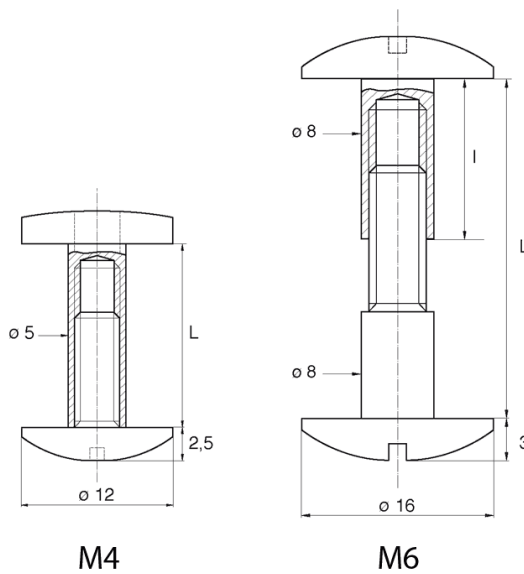

## BL-SINT - Binder posts

Details:

- **Material: Nylon**
- **Colour: black, white**
- Colours available on special order: grey, blue, yellow, red

Symbol	Thread	Diameter	l	L	Head diameter	Head height	Material	Color
		[mm]	[mm]	[mm]	[mm]	[mm]		
BL-SINT-M6-015-BLK	M6	8	-	15	16	3	PA	black