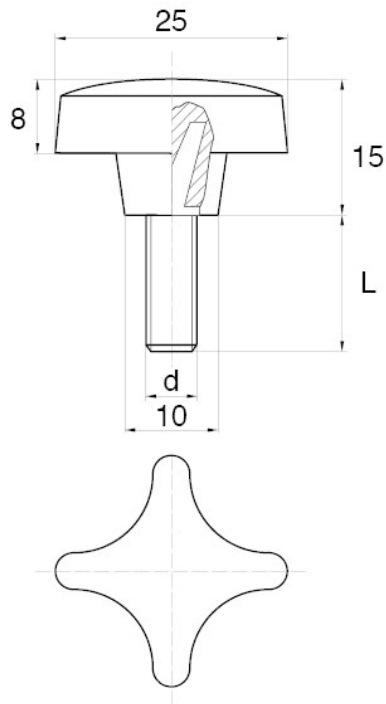

**BL-SGM70 - Star screws**

Details:

- **Handle material:** Nylon
- **Stud material:** Zinc-plated steel; Stainless steel or brass available on special order
- **Handle colour:** black; other colours available on special order

Symbol	Ext. thread d	Ext. thread length L	Standard pack
		[mm]	[szt./pcs]
BL-SGM70-M6-45	M6	45	5000