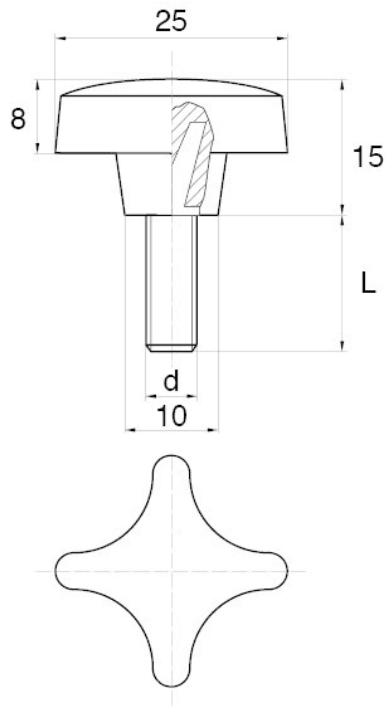

BL-SGM70 - Star screws

Details:

- **Handle material:** Nylon
- **Stud material:** Zinc-plated steel; Stainless steel or brass available on special order
- **Handle colour:** black; other colours available on special order

Symbol	Ext. thread d	Ext. thread length L	Standard pack
		[mm]	[szt./pcs]
BL-SGM70-M6-40	M6	40	5000