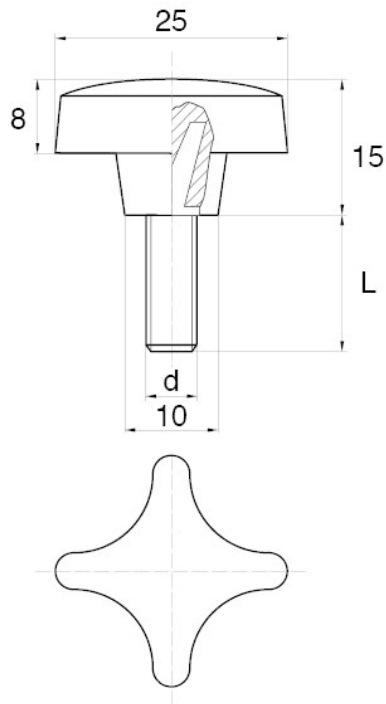

**BL-SGM70 - Star screws**

**Details:**

- **Handle material:** Nylon
- **Stud material:** Zinc-plated steel; Stainless steel or brass available on special order
- **Handle colour:** black; other colours available on special order

Symbol	Ext. thread d	Ext. thread length L	Standard pack
		[mm]	[szt./pcs]
BL-SGM70-M6-35	M6	35	5000