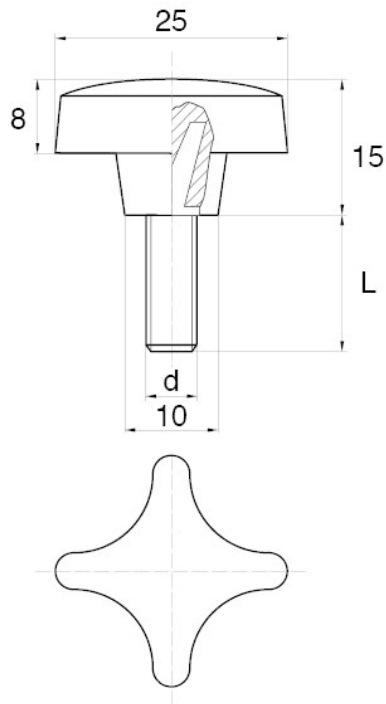

BL-SGM70 - Star screws

Details:

- **Handle material:** Nylon
- **Stud material:** Zinc-plated steel; Stainless steel or brass available on special order
- **Handle colour:** black; other colours available on special order

Symbol	Ext. thread d	Ext. thread length L	Standard pack
		[mm]	[szt./pcs]
BL-SGM70-M6-30	M6	30	5000