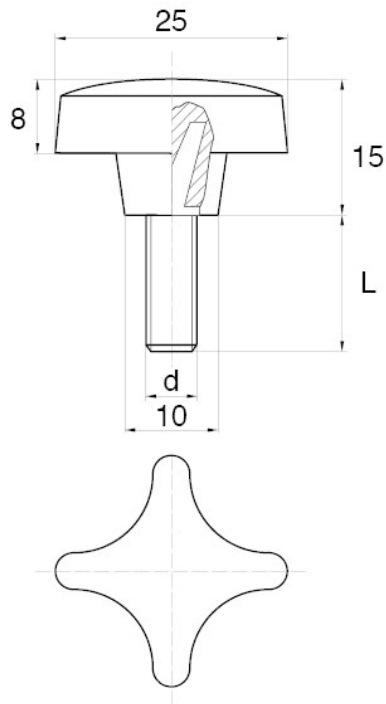

BL-SGM70 - Star screws

Details:

- **Handle material:** Nylon
- **Stud material:** Zinc-plated steel; Stainless steel or brass available on special order
- **Handle colour:** black; other colours available on special order

Symbol	Ext. thread d	Ext. thread length L	Standard pack
		[mm]	[szt./pcs]
BL-SGM70-M6-25	M6	25	5000