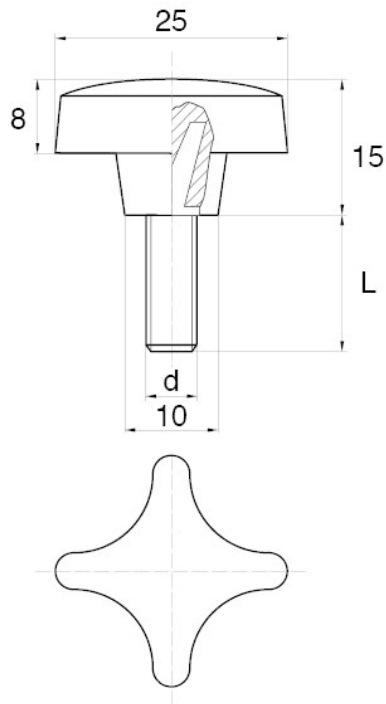

**BL-SGM70 - Star screws**

**Details:**

- **Handle material:** Nylon
- **Stud material:** Zinc-plated steel; Stainless steel or brass available on special order
- **Handle colour:** black; other colours available on special order

Symbol	Ext. thread d	Ext. thread length L	Standard pack
		[mm]	[szt./pcs]
BL-SGM70-M6-20	M6	20	5000