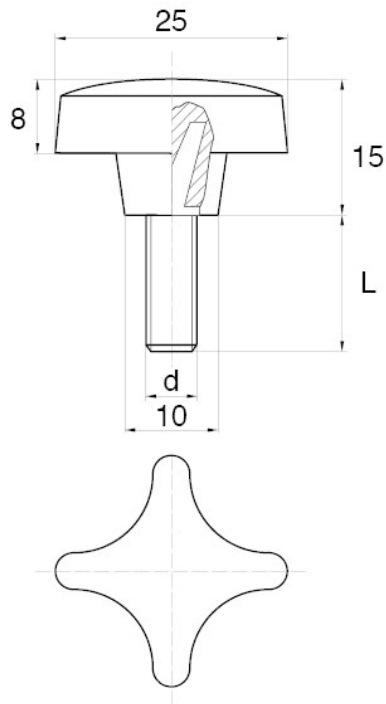

**BL-SGM70 - Star screws**

Details:

- **Handle material:** Nylon
- **Stud material:** Zinc-plated steel; Stainless steel or brass available on special order
- **Handle colour:** black; other colours available on special order

Symbol	Ext. thread d	Ext. thread length L	Standard pack
		[mm]	[szt./pcs]
BL-SGM70-M6-18	M6	18	5000