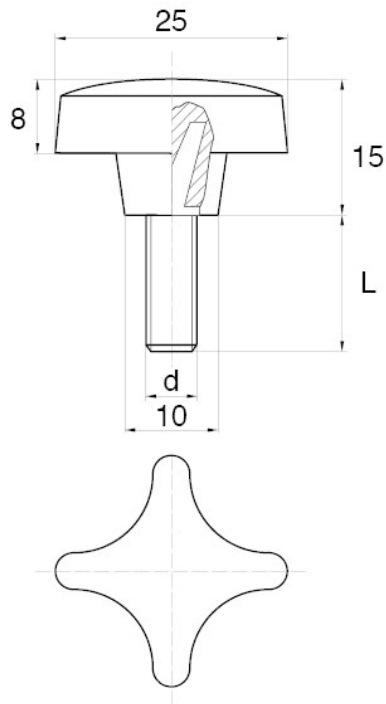

BL-SGM70 - Star screws

Details:

- **Handle material:** Nylon
- **Stud material:** Zinc-plated steel; Stainless steel or brass available on special order
- **Handle colour:** black; other colours available on special order

Symbol	Ext. thread d	Ext. thread length L	Standard pack
		[mm]	[szt./pcs]
BL-SGM70-M6-16	M6	16	5000