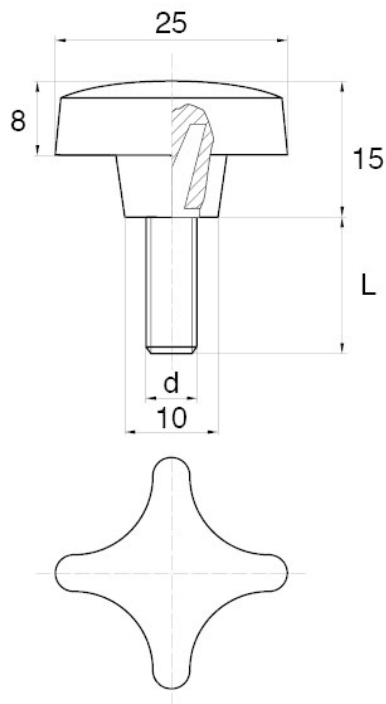

**BL-SGM70 - Star screws**

**Details:**

- **Handle material:** Nylon
- **Stud material:** Zinc-plated steel; Stainless steel or brass available on special order
- **Handle colour:** black; other colours available on special order

Symbol	Ext. thread d	Ext. thread length L	Standard pack
		[mm]	[szt./pcs]
BL-SGM70-M6-12	M6	12	5000