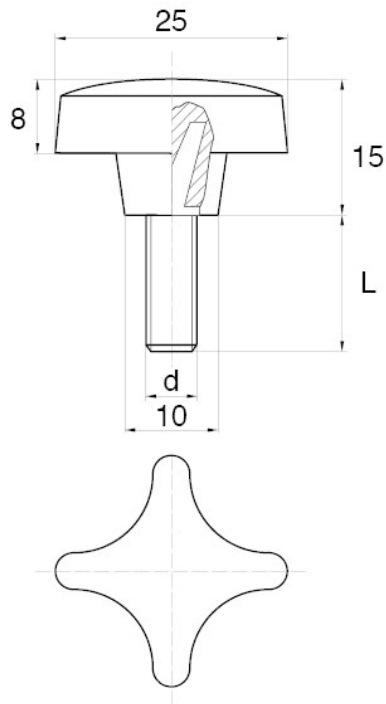

**BL-SGM70 - Star screws**

Details:

- **Handle material:** Nylon
- **Stud material:** Zinc-plated steel; Stainless steel or brass available on special order
- **Handle colour:** black; other colours available on special order

Symbol	Ext. thread d	Ext. thread length L	Standard pack
		[mm]	[szt./pcs]
BL-SGM70-M6-10	M6	10	5000