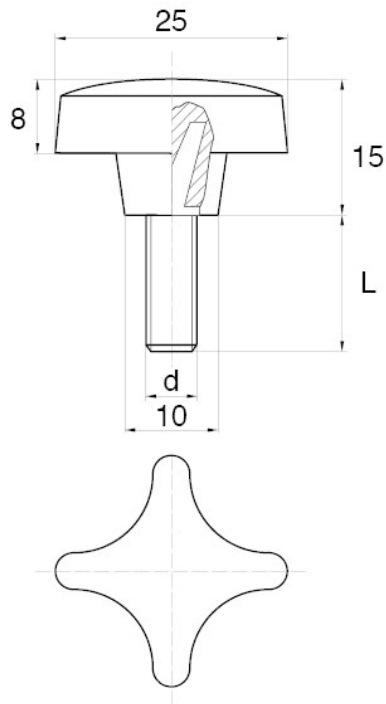

BL-SGM70 - Star screws

Details:

- **Handle material:** Nylon
- **Stud material:** Zinc-plated steel; Stainless steel or brass available on special order
- **Handle colour:** black; other colours available on special order

Symbol	Ext. thread d	Ext. thread length L	Standard pack
		[mm]	[szt./pcs]
BL-SGM70-M5-40	M5	40	5000