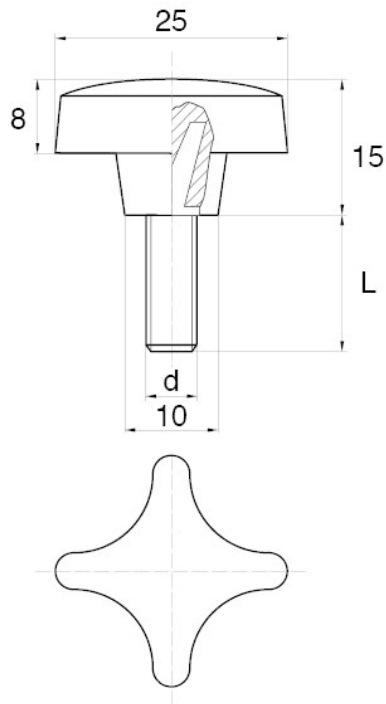

BL-SGM70 - Star screws

Details:

- **Handle material:** Nylon
- **Stud material:** Zinc-plated steel; Stainless steel or brass available on special order
- **Handle colour:** black; other colours available on special order

Symbol	Ext. thread d	Ext. thread length L	Standard pack
		[mm]	[szt./pcs]
BL-SGM70-M5-30	M5	30	5000