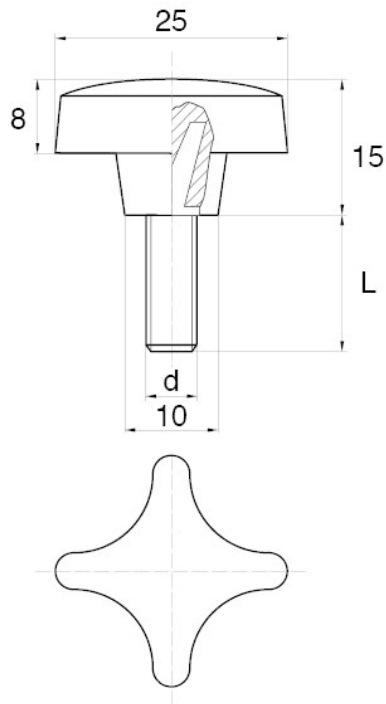

BL-SGM70 - Star screws

Details:

- **Handle material:** Nylon
- **Stud material:** Zinc-plated steel; Stainless steel or brass available on special order
- **Handle colour:** black; other colours available on special order

Symbol	Ext. thread d	Ext. thread length L	Standard pack
		[mm]	[szt./pcs]
BL-SGM70-M5-25	M5	25	5000