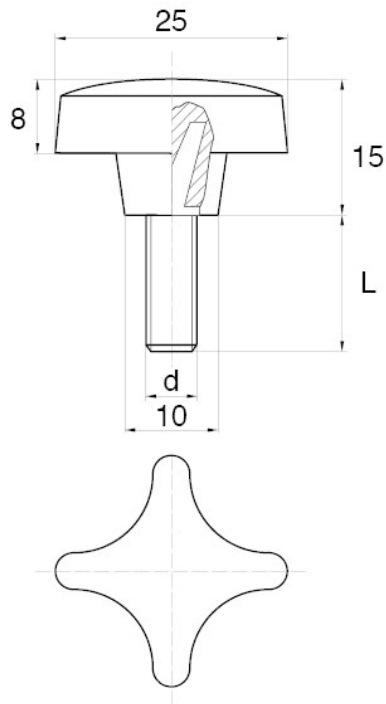

BL-SGM70 - Star screws

Details:

- **Handle material:** Nylon
- **Stud material:** Zinc-plated steel; Stainless steel or brass available on special order
- **Handle colour:** black; other colours available on special order

Symbol	Ext. thread d	Ext. thread length L	Standard pack
		[mm]	[szt./pcs]
BL-SGM70-M5-20	M5	20	5000