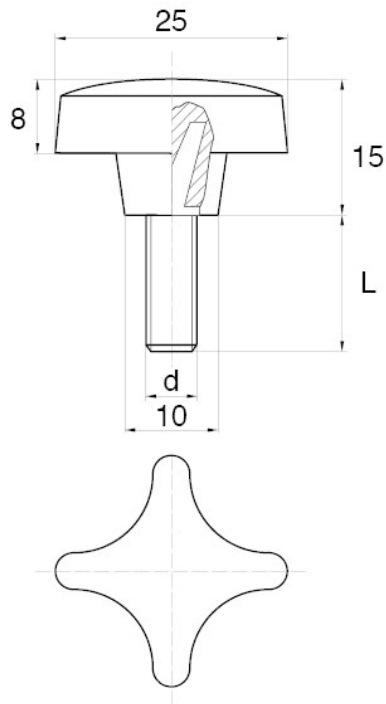

**BL-SGM70 - Star screws**

Details:

- **Handle material:** Nylon
- **Stud material:** Zinc-plated steel; Stainless steel or brass available on special order
- **Handle colour:** black; other colours available on special order

Symbol	Ext. thread d	Ext. thread length L	Standard pack
		[mm]	[szt./pcs]
BL-SGM70-M5-16	M5	16	5000