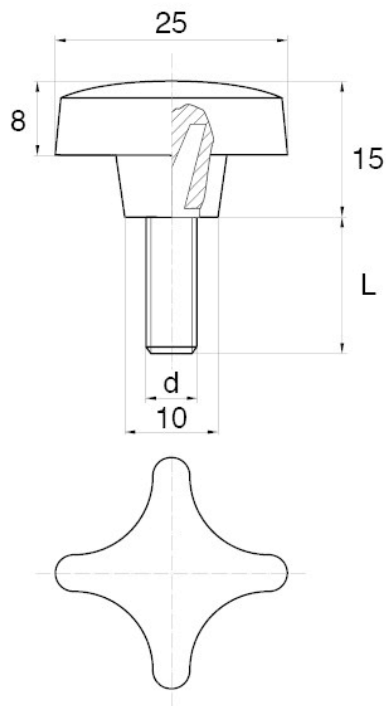

**BL-SGM70 - Star screws**

Details:

- **Handle material:** Nylon
- **Stud material:** Zinc-plated steel; Stainless steel or brass available on special order
- **Handle colour:** black; other colours available on special order

Symbol	Ext. thread d	Ext. thread length L	Standard pack
		[mm]	[szt./pcs]
BL-SGM70-M5-12	M5	12	5000