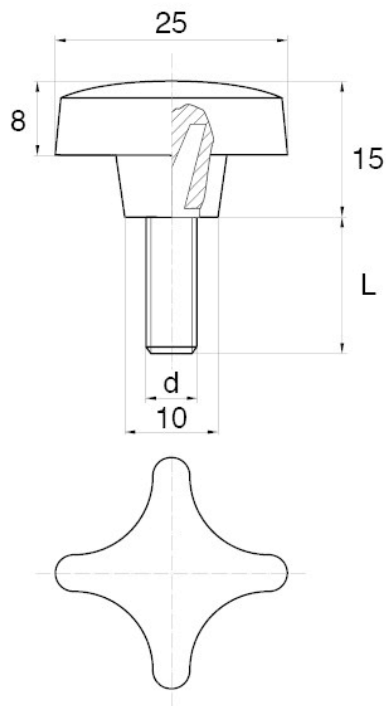

BL-SGM70 - Star screws

Details:

- **Handle material:** Nylon
- **Stud material:** Zinc-plated steel; Stainless steel or brass available on special order
- **Handle colour:** black; other colours available on special order

Symbol	Ext. thread d	Ext. thread length L	Standard pack
		[mm]	[szt./pcs]
BL-SGM70-M4-30	M4	30	5000