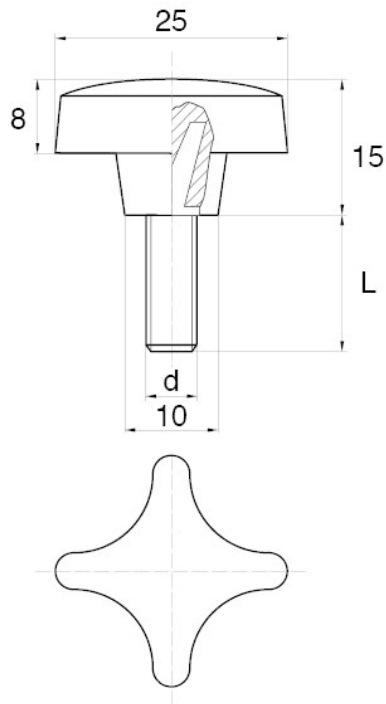

BL-SGM70 - Star screws

Details:

- **Handle material:** Nylon
- **Stud material:** Zinc-plated steel; Stainless steel or brass available on special order
- **Handle colour:** black; other colours available on special order

Symbol	Ext. thread d	Ext. thread length L	Standard pack
		[mm]	[szt./pcs]
BL-SGM70-M4-25	M4	25	5000