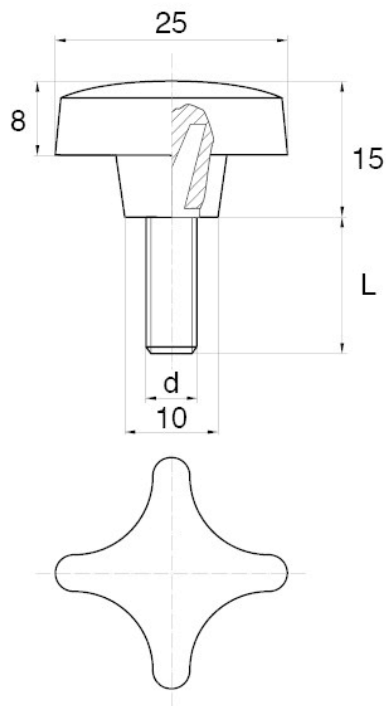

BL-SGM70 - Star screws

Details:

- **Handle material:** Nylon
- **Stud material:** Zinc-plated steel; Stainless steel or brass available on special order
- **Handle colour:** black; other colours available on special order

Symbol	Ext. thread d	Ext. thread length L	Standard pack
		[mm]	[szt./pcs]
BL-SGM70-M4-20	M4	20	5000