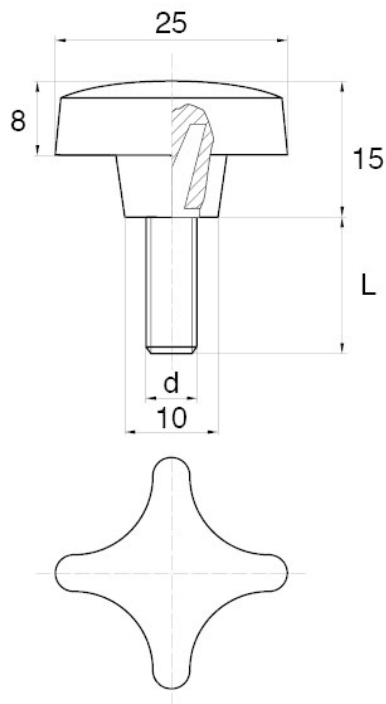

**BL-SGM70 - Star screws**

Details:

- **Handle material:** Nylon
- **Stud material:** Zinc-plated steel; Stainless steel or brass available on special order
- **Handle colour:** black; other colours available on special order

Symbol	Ext. thread d	Ext. thread length L	Standard pack
		[mm]	[szt./pcs]
BL-SGM70-M4-18	M4	18	5000