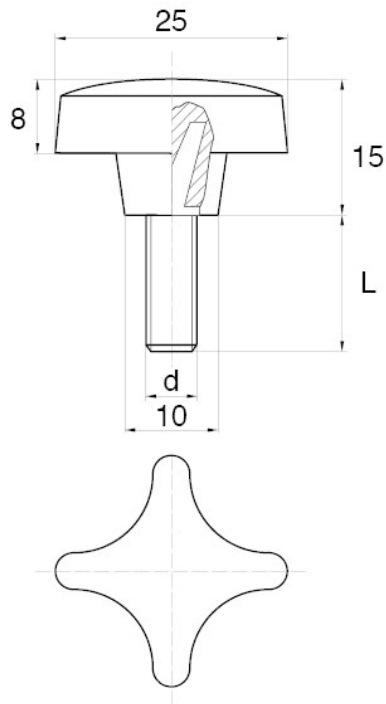

BL-SGM70 - Star screws

Details:

- **Handle material:** Nylon
- **Stud material:** Zinc-plated steel; Stainless steel or brass available on special order
- **Handle colour:** black; other colours available on special order

Symbol	Ext. thread d	Ext. thread length L	Standard pack
		[mm]	[szt./pcs]
BL-SGM70-M4-16	M4	16	5000