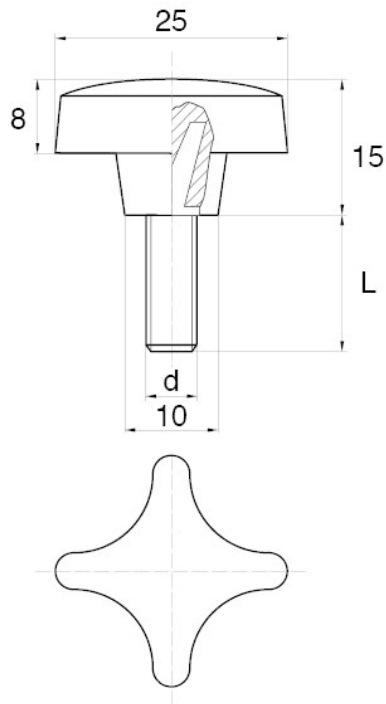

BL-SGM70 - Star screws

Details:

- **Handle material:** Nylon
- **Stud material:** Zinc-plated steel; Stainless steel or brass available on special order
- **Handle colour:** black; other colours available on special order

Symbol	Ext. thread d	Ext. thread length L	Standard pack
		[mm]	[szt./pcs]
BL-SGM70-M4-12	M4	12	5000