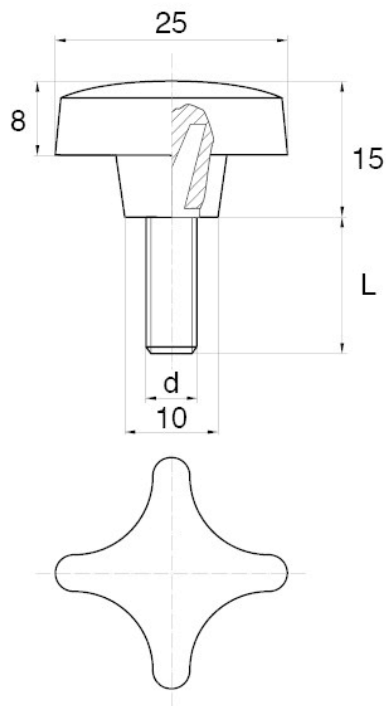

BL-SGM70 - Star screws

Details:

- **Handle material:** Nylon
- **Stud material:** Zinc-plated steel; Stainless steel or brass available on special order
- **Handle colour:** black; other colours available on special order

Symbol	Ext. thread d	Ext. thread length L	Standard pack
		[mm]	[szt./pcs]
BL-SGM70-M4-10	M4	10	5000