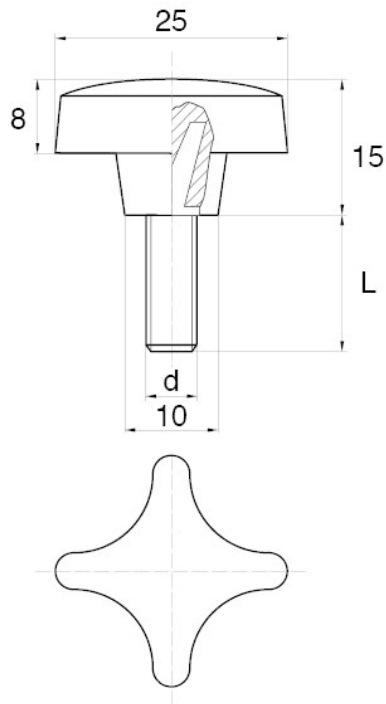

**BL-SGM70 - Star screws**

Details:

- **Handle material:** Nylon
- **Stud material:** Zinc-plated steel; Stainless steel or brass available on special order
- **Handle colour:** black; other colours available on special order

Symbol	Ext. thread d	Ext. thread length L	Standard pack
		[mm]	[szt./pcs]
BL-SGM70-M4-08	M4	8	5000