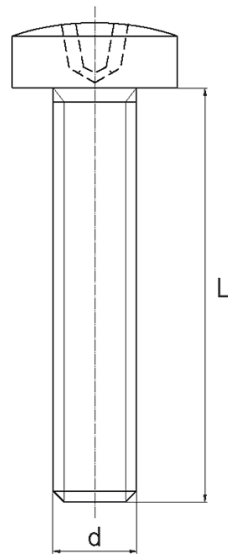

BL-SGK7985 - Plastic screws with crosshead, DIN 7985

Details:

- **Material: Nylon**
- **Colour: natural**
- Materials: Nylon glass filled, PP, PE, PVDF, PC available on special order
- Other colours available on special order
- Lengths 15 and 17 mm have a 5.0 mm non-threaded part under the head
- The dimension M4x30 has a 5.0 mm non-threaded part under the head
- Most screws fully threaded up to 80 mm long

Symbol	Thread d	L	Material	Color	Standard pack
		[mm]			[szt./pcs]
BL-SGK7985-M8x95	M8	95	PA	natural	1000