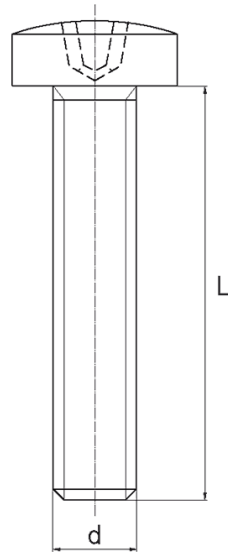

**BL-SGK7985 - Plastic screws with crosshead, DIN 7985**

**Details:**

- **Material: Nylon**
- **Colour: natural**
- Materials: Nylon glass filled, PP, PE, PVDF, PC available on special order
- Other colours available on special order
- Lengths 15 and 17 mm have a 5.0 mm non-threaded part under the head
- The dimension M4x30 has a 5.0 mm non-threaded part under the head
- Most screws fully threaded up to 80 mm long

Symbol	Thread d	L	Material	Color	Standard pack
		[mm]			[szt./pcs]
BL-SGK7985-M8x70	M8	70	PA	natural	1000