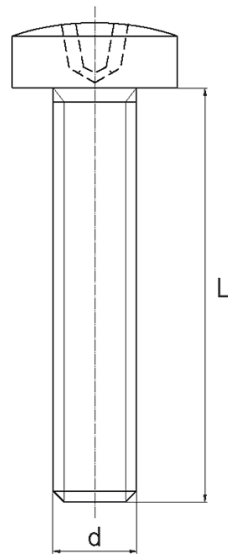

BL-SGK7985 - Plastic screws with crosshead, DIN 7985

Details:

- **Material: Nylon**
- **Colour: natural**
- Materials: Nylon glass filled, PP, PE, PVDF, PC available on special order
- Other colours available on special order
- Lengths 15 and 17 mm have a 5.0 mm non-threaded part under the head
- The dimension M4x30 has a 5.0 mm non-threaded part under the head
- Most screws fully threaded up to 80 mm long

| Symbol | Thread d | L | Material | Color | Standard pack |
|------------------|-------------|------|----------|---------|---------------|
| | | [mm] | | | [szt./pcs] |
| BL-SGK7985-M8x25 | M8 | 25 | PA | natural | 1000 |