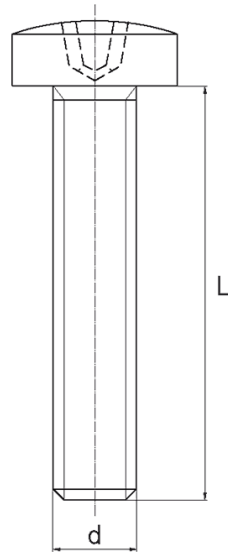

BL-SGK7985 - Plastic screws with crosshead, DIN 7985

Details:

- **Material: Nylon**
- **Colour: natural**
- Materials: Nylon glass filled, PP, PE, PVDF, PC available on special order
- Other colours available on special order
- Lengths 15 and 17 mm have a 5.0 mm non-threaded part under the head
- The dimension M4x30 has a 5.0 mm non-threaded part under the head
- Most screws fully threaded up to 80 mm long

Symbol	Thread d	L	Material	Color	Standard pack
		[mm]			[szt./pcs]
BL-SGK7985-M8x16	M8	16	PA	natural	1000