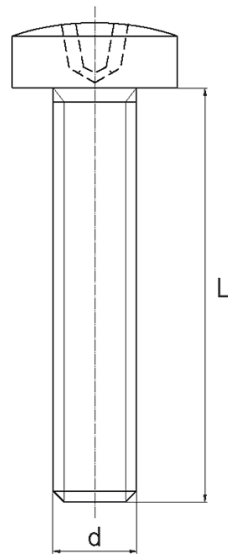

BL-SGK7985 - Plastic screws with crosshead, DIN 7985

Details:

- **Material: Nylon**
- **Colour: natural**
- Materials: Nylon glass filled, PP, PE, PVDF, PC available on special order
- Other colours available on special order
- Lengths 15 and 17 mm have a 5.0 mm non-threaded part under the head
- The dimension M4x30 has a 5.0 mm non-threaded part under the head
- Most screws fully threaded up to 80 mm long

Symbol	Thread d	L	Material	Color	Standard pack
		[mm]			[szt./pcs]
BL-SGK7985-M8x12	M8	12	PA	natural	1000