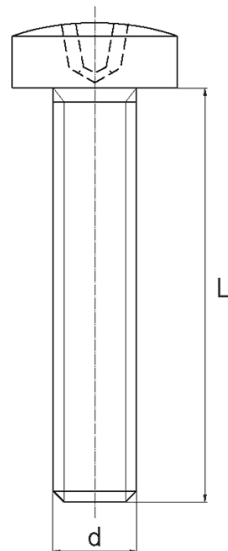

BL-SGK7985 - Plastic screws with crosshead, DIN 7985

Details:

- **Material: Nylon**
- **Colour: natural**
- Materials: Nylon glass filled, PP, PE, PVDF, PC available on special order
- Other colours available on special order
- Lengths 15 and 17 mm have a 5.0 mm non-threaded part under the head
- The dimension M4x30 has a 5.0 mm non-threaded part under the head
- Most screws fully threaded up to 80 mm long

Symbol	Thread d	L	Material	Color	Standard pack
		[mm]			[szt./pcs]
BL-SGK7985-M8x10	M8	10	PA	natural	1000