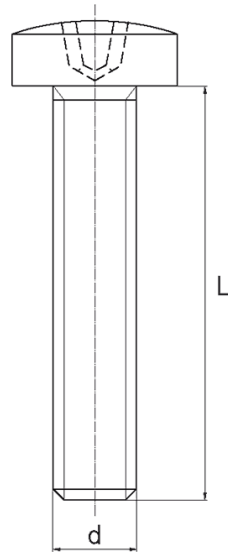

BL-SGK7985 - Plastic screws with crosshead, DIN 7985

Details:

- **Material: Nylon**
- **Colour: natural**
- Materials: Nylon glass filled, PP, PE, PVDF, PC available on special order
- Other colours available on special order
- Lengths 15 and 17 mm have a 5.0 mm non-threaded part under the head
- The dimension M4x30 has a 5.0 mm non-threaded part under the head
- Most screws fully threaded up to 80 mm long

Symbol	Thread d	L	Material	Color	Standard pack
		[mm]			[szt./pcs]
BL-SGK7985-M6x80	M6	80	PA	natural	1000