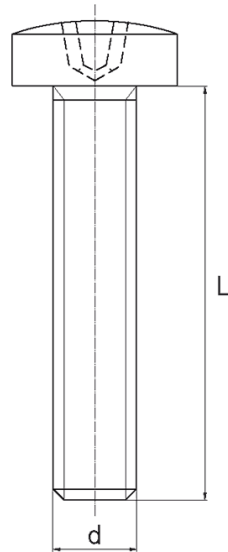

**BL-SGK7985 - Plastic screws with crosshead, DIN 7985**

**Details:**

- **Material: Nylon**
- **Colour: natural**
- Materials: Nylon glass filled, PP, PE, PVDF, PC available on special order
- Other colours available on special order
- Lengths 15 and 17 mm have a 5.0 mm non-threaded part under the head
- The dimension M4x30 has a 5.0 mm non-threaded part under the head
- Most screws fully threaded up to 80 mm long

Symbol	Thread d	L	Material	Color	Standard pack
		[mm]			[szt./pcs]
BL-SGK7985-M6x8	M6	8	PA	natural	1000