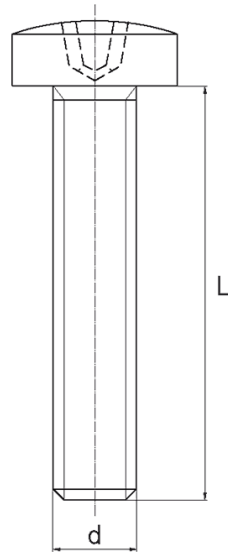

BL-SGK7985 - Plastic screws with crosshead, DIN 7985

Details:

- **Material: Nylon**
- **Colour: natural**
- Materials: Nylon glass filled, PP, PE, PVDF, PC available on special order
- Other colours available on special order
- Lengths 15 and 17 mm have a 5.0 mm non-threaded part under the head
- The dimension M4x30 has a 5.0 mm non-threaded part under the head
- Most screws fully threaded up to 80 mm long

Symbol	Thread d	L	Material	Color	Standard pack
		[mm]			[szt./pcs]
BL-SGK7985-M6x75	M6	75	PA	natural	1000