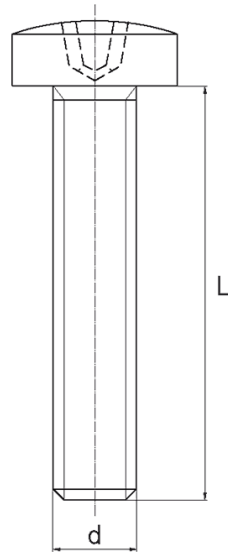

BL-SGK7985 - Plastic screws with crosshead, DIN 7985

Details:

- **Material: Nylon**
- **Colour: natural**
- Materials: Nylon glass filled, PP, PE, PVDF, PC available on special order
- Other colours available on special order
- Lengths 15 and 17 mm have a 5.0 mm non-threaded part under the head
- The dimension M4x30 has a 5.0 mm non-threaded part under the head
- Most screws fully threaded up to 80 mm long

Symbol	Thread d	L	Material	Color	Standard pack
		[mm]			[szt./pcs]
BL-SGK7985-M6x6	M6	6	PA	natural	1000