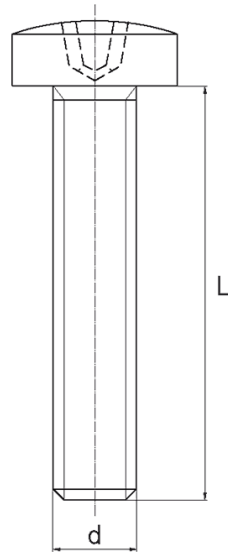

**BL-SGK7985 - Plastic screws with crosshead, DIN 7985**

**Details:**

- **Material: Nylon**
- **Colour: natural**
- Materials: Nylon glass filled, PP, PE, PVDF, PC available on special order
- Other colours available on special order
- Lengths 15 and 17 mm have a 5.0 mm non-threaded part under the head
- The dimension M4x30 has a 5.0 mm non-threaded part under the head
- Most screws fully threaded up to 80 mm long

| Symbol           | Thread<br>d | L    | Material | Color   | Standard pack |
|------------------|-------------|------|----------|---------|---------------|
|                  |             | [mm] |          |         | [szt./pcs]    |
| BL-SGK7985-M6x45 | M6          | 45   | PA       | natural | 1000          |