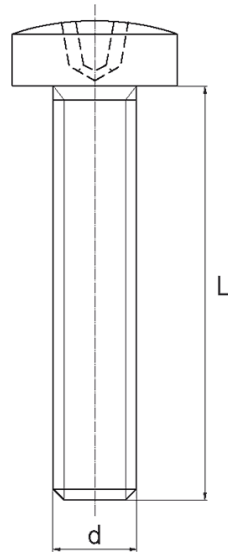

BL-SGK7985 - Plastic screws with crosshead, DIN 7985

Details:

- **Material: Nylon**
- **Colour: natural**
- Materials: Nylon glass filled, PP, PE, PVDF, PC available on special order
- Other colours available on special order
- Lengths 15 and 17 mm have a 5.0 mm non-threaded part under the head
- The dimension M4x30 has a 5.0 mm non-threaded part under the head
- Most screws fully threaded up to 80 mm long

Symbol	Thread d	L	Material	Color	Standard pack
		[mm]			[szt./pcs]
BL-SGK7985-M6x12	M6	12	PA	natural	1000