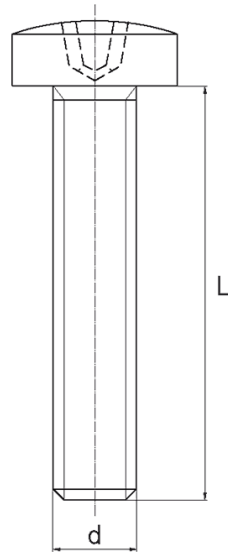

BL-SGK7985 - Plastic screws with crosshead, DIN 7985

Details:

- **Material: Nylon**
- **Colour: natural**
- Materials: Nylon glass filled, PP, PE, PVDF, PC available on special order
- Other colours available on special order
- Lengths 15 and 17 mm have a 5.0 mm non-threaded part under the head
- The dimension M4x30 has a 5.0 mm non-threaded part under the head
- Most screws fully threaded up to 80 mm long

Symbol	Thread d	L	Material	Color	Standard pack
		[mm]			[szt./pcs]
BL-SGK7985-M5x17	M5	17	PA	natural	10000