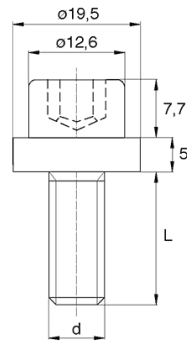

## BL-SGHEXP - Washer faced hex socket head screws

**Details:**

- **Material: Nylon**
- **Colour: natural**
- Materials: Nylon glass filled, PP, PE, PVDF, PC available on special order
- Other colours available on special order

Symbol	Thread d	L	Head diameter	Head height	Wrench size	Material	Color	Standard pack
		[mm]	[mm]	[mm]	[mm]			[szt./pcs]
BL-SGHEXP-M8x6	M8	6	19.5	12.7	6	PA	natural	5000